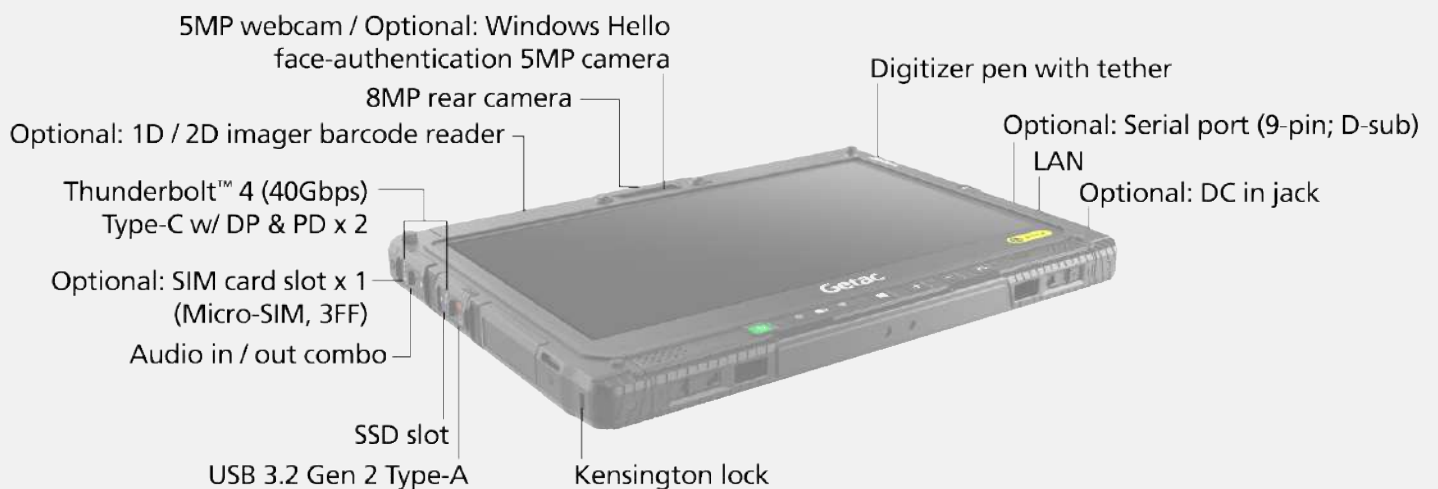

## K120-EX FULLY RUGGED TABLET

- ATEX/IECEx Zone2/22 certified for hazardous locations
- 13th Generation Intel® Core™ i7 / i5 vPro® Processor
- 12.5" FHD LumiBond display with Getac sunlight readable technology (1,200 nits) and capacitive touchscreen
- Enhanced enterprise security with optional Intel® vPro®, TPM 2.0, Windows Hello face-authentication 5MP camera, and multi-factor authentication options